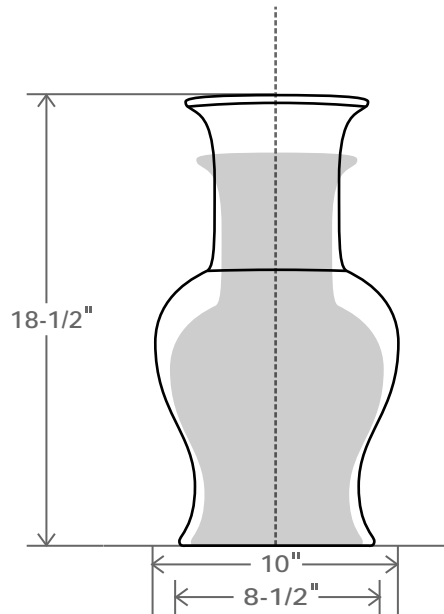

Glaze Shown: GF
Available in Sizes: M-L

SHADE SIZES IN INCHES:		CONE			EUROPEAN EMPIRE					
Lamps come in off-white hard-back linen or as specially ordered from Stephen Gerould.			TOP	BOTTOM	HEIGHT		TOP	BOTTOM	HEIGHT	
LAMP SIZE	M		6	19	11		M	14	17	11
	L		6	21	12-1/2		L	15	19	13

MEDIUM LAMP DIMENSIONS: Height: 15" Width: 10-1/2" Base: 6-1/2"

- Due to natural material variations sizes shown are approximate only.
- Special sizes will be considered on a custom basis.
- Custom shades are available upon request and will be priced accordingly.

Sung Vase
style no. 21

Glaze Shown: GYPB
Available in Sizes: M-L

SHADE SIZES IN INCHES: Lamps come in off-white hard-back linen or as specially ordered from Stephen Gerould.	CONE 				EUROPEAN EMPIRE 				
		LAMP SIZE	TOP	BOTTOM		HEIGHT	LAMP SIZE	TOP	BOTTOM
		M	6	19	11	M	14	17	11
		L	6	21	12-1/2	L	16	20	13-1/2

- MEDIUM LAMP DIMENSIONS: Height: 16-1/2" Width: 8-1/2" Base: 7-1/2"
- Due to natural material variations sizes shown are approximate only.
 - Special sizes will be considered on a custom basis.
 - Custom shades are available upon request and will be priced accordingly.