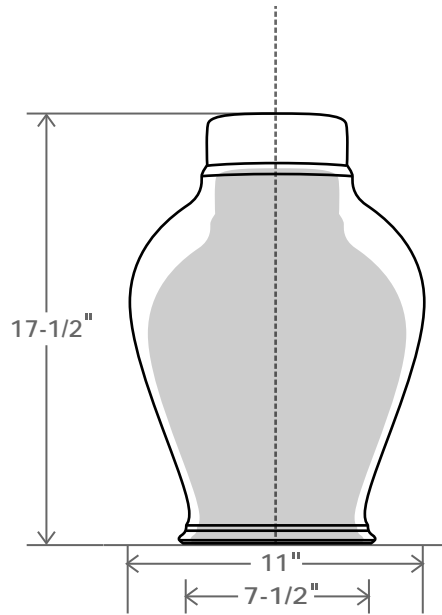

Glaze Shown: GF
Available in Sizes: M-L

SHADE SIZES IN INCHES:		CONE			EUROPEAN EMPIRE					
Lamps come in off-white hard-back linen or as specially ordered from Stephen Gerould.			TOP	BOTTOM	HEIGHT		TOP	BOTTOM	HEIGHT	
LAMP SIZE	M		6	19	11		M	14	17	11
	L		6	21	12-1/2		L	15	19	13

MEDIUM LAMP DIMENSIONS: Height: 15" Width: 10-1/2" Base: 6-1/2"

- Due to natural material variations sizes shown are approximate only.
- Special sizes will be considered on a custom basis.
- Custom shades are available upon request and will be priced accordingly.

Sung Vase
style no. 21

Glaze Shown: GYPB
Available in Sizes: M-L

SHADE SIZES IN INCHES: Lamps come in off-white hard-back linen or as specially ordered from Stephen Gerould.	CONE 				EUROPEAN EMPIRE 				
		LAMP SIZE	TOP	BOTTOM		HEIGHT	LAMP SIZE	TOP	BOTTOM
		M	6	19	11	M	14	17	11
		L	6	21	12-1/2	L	16	20	13-1/2

- MEDIUM LAMP DIMENSIONS: Height: 16-1/2" Width: 8-1/2" Base: 7-1/2"
- Due to natural material variations sizes shown are approximate only.
 - Special sizes will be considered on a custom basis.
 - Custom shades are available upon request and will be priced accordingly.