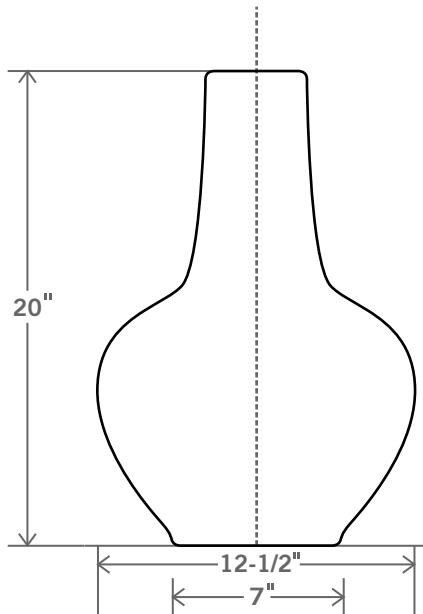

**Moon**  
**STYLE NO. 62**

**Glaze Shown: GYPB**  
**Available in Sizes: L**

SHADE SIZES IN INCHES: Lamps come in off-white hard-back linen or as specially ordered from Stephen Gerould.	CONE 				EUROPEAN EMPIRE 				
		TOP	BOTTOM	HEIGHT		TOP	BOTTOM	HEIGHT	
		LAMP SIZE M	-	-	-	LAMP SIZE M	-	-	-
		LAMP SIZE L	-	-	-	LAMP SIZE L	16	20	13-1/2

- Lamps with shade measure approx. 27" - 30" in height.
- Special sizes will be considered on a custom basis.
- Custom shades are available upon request and will be priced accordingly.