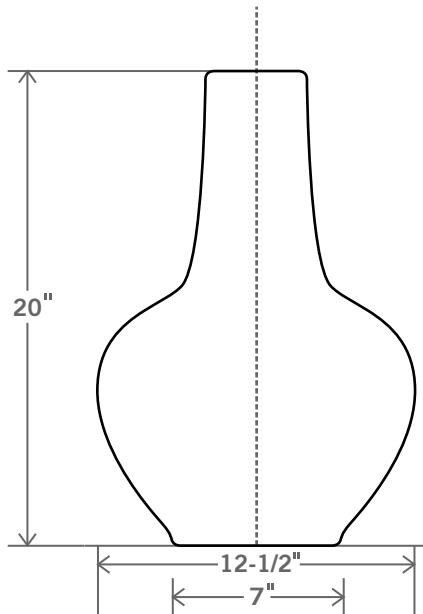

Moon
STYLE NO. 62

Glaze Shown: GYPB
Available in Sizes: L

SHADE SIZES IN INCHES:
 Lamps come in off-white hard-back linen or as specially ordered from Stephen Gerould.

		TOP	BOTTOM	HEIGHT
LAMP SIZE	M	-	-	-
	L	-	-	-

		TOP	BOTTOM	HEIGHT
LAMP SIZE	M	-	-	-
	L	16	20	13-1/2

- Due to natural material variations sizes shown are approximate only.
- Special sizes will be considered on a custom basis.
- Custom shades are available upon request and will be priced accordingly.