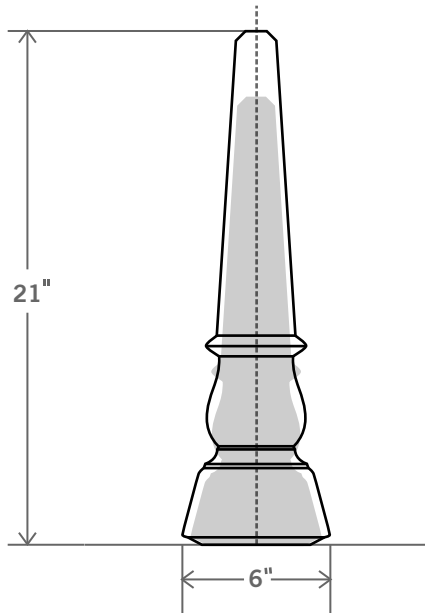

**Obelisk**  
**STYLE NO. G59**

**Glaze Shown: GB**  
**Available in Sizes: M-L**

SHADE SIZES IN INCHES: Lamps come in off-white hard-back linen or as specially ordered from Stephen Gerould.	CONE 				SQUARE 					
		TOP	BOTTOM	HEIGHT		TOP	BOTTOM	HEIGHT		
	LAMP SIZE	M	-	-	-	LAMP SIZE	M	5 SQ.	12 SQ.	9
		L	-	-	-		L	6 SQ.	14 SQ.	11

- MEDIUM LAMP DIMENSIONS: Height: 18" Width: 5-1/2"
- Due to natural material variations sizes shown are approximate only.
  - Special sizes will be considered on a custom basis.
  - Lamp style numbers beginning with "G" are available in "G" glazes only.
  - Custom shades are available upon request and will be priced accordingly.