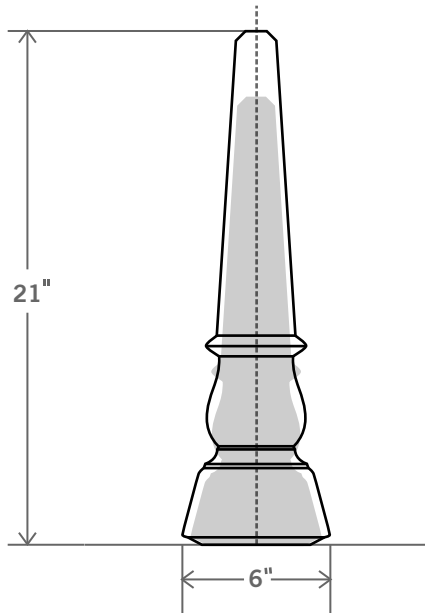

Obelisk
STYLE NO. G59

Glaze Shown: GB
Available in Sizes: M-L

SHADE SIZES IN INCHES:

Lamps come in off-white hard-back linen or as specially ordered from Stephen Gerould.

CONE	CONE			SQUARE	SQUARE				
	TOP	BOTTOM	HEIGHT		TOP	BOTTOM	HEIGHT		
	LAMP SIZE M	-	-	-		LAMP SIZE M	5 SQ.	12 SQ.	9
	LAMP SIZE L	-	-	-		LAMP SIZE L	6 SQ.	14 SQ.	11

MEDIUM LAMP DIMENSIONS: Height: 18" Width: 5"

- Large lamps with shade measure approx. 27" - 30" in height. Medium lamps with shade measure approx. 23" - 25" in height.
- Special sizes will be considered on a custom basis.
- Lamp style numbers beginning with "G" are available in "G" glazes only.
- Custom shades are available upon request and will be priced accordingly.