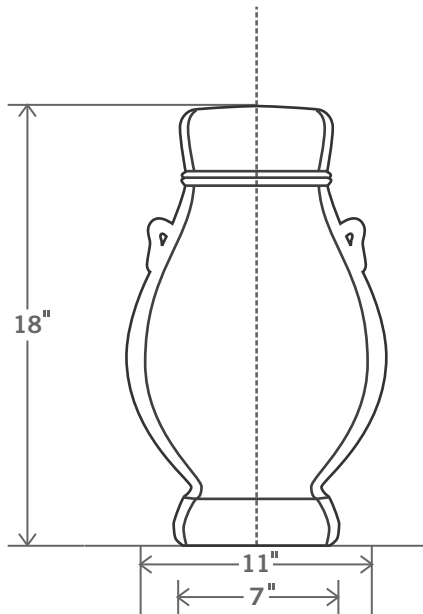

Water Jar
STYLE NO. 58

Glaze Shown: GB
Available in Sizes: L

SHADE SIZES IN INCHES: Lamps come in off-white hard-back linen or as specially ordered from Stephen Gerould.	CONE			OVAL CONE				
	LAMP SIZE	TOP	BOTTOM	HEIGHT	LAMP SIZE	TOP	BOTTOM	HEIGHT
	M	-	-	-	M	-	-	-
	L	-	-	-	L	6X7 OVAL	16X22 OVAL	15-1/2