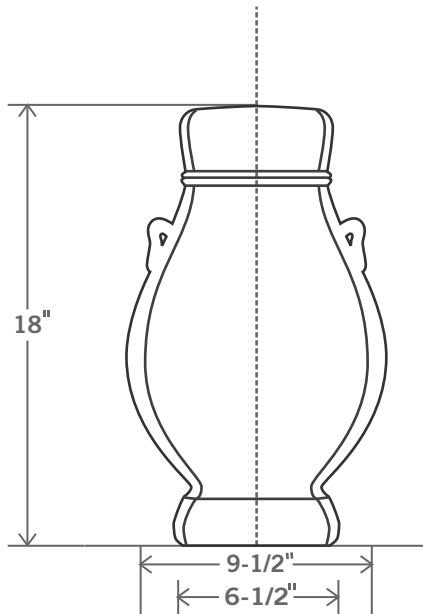

Water Jar
STYLE NO. 58

Glaze Shown: GB
Available in Sizes: L

SHADE SIZES IN INCHES: Lamps come in off-white hard-back linen or as specially ordered from Stephen Gerould.	CONE			OVAL CONE				
	LAMP SIZE	TOP	BOTTOM	HEIGHT	LAMP SIZE	TOP	BOTTOM	HEIGHT
	M	-	-	-	M	-	-	-
	L	-	-	-	L	6X7 OVAL	16X22 OVAL	15-1/2

- Lamps with shade measure approx. 27" - 30" in height.
- Special sizes will be considered on a custom basis.
- Custom shades are available upon request and will be priced accordingly.