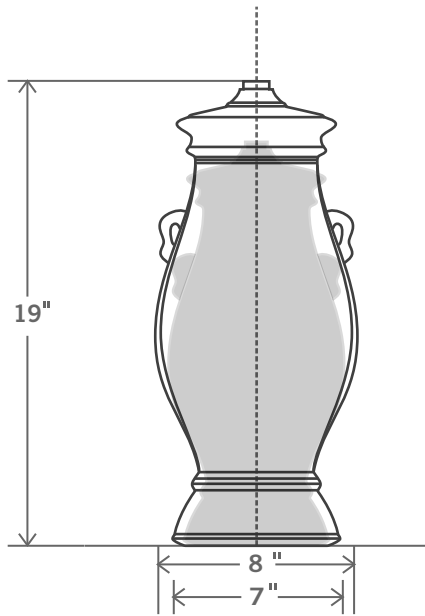

Bronze Form
STYLE NO. 57

Glaze Shown: GIPB
Available in Sizes: M-L

SHADE SIZES IN INCHES: Lamps come in off-white hard-back linen or as specially ordered from Stephen Gerould.	EUROPEAN EMPIRE				SQUARE					
		TOP	BOTTOM	HEIGHT		TOP	BOTTOM	HEIGHT		
		LAMP SIZE M	14	17	11		LAMP SIZE M	6 SQ.	14 SQ.	12
		LAMP SIZE L	15	19	13		LAMP SIZE L	9-1/2 SQ.	17-1/2 SQ.	12-1/2

- MEDIUM LAMP DIMENSIONS: Height: 16-1/2" Width: 7" Base: 6"
- Large lamps with shade measure approx. 27" - 30" in height. Medium lamps with shade measure approx. 23" - 25" in height.
 - Special sizes will be considered on a custom basis.
 - Custom shades are available upon request and will be priced accordingly.