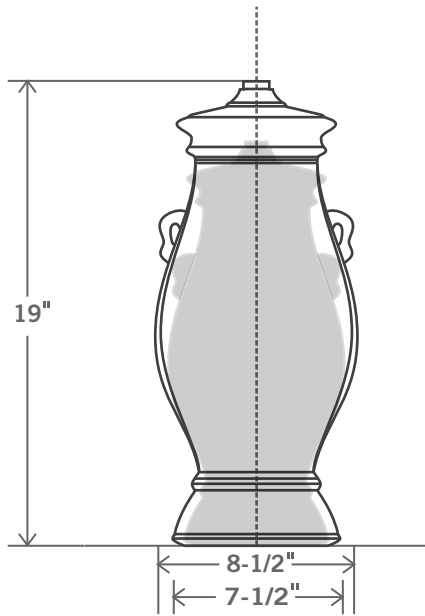

Bronze Form
STYLE NO. 57

Glaze Shown: GIPB
Available in Sizes: M-L

SHADE SIZES IN INCHES: Lamps come in off-white hard-back linen or as specially ordered from Stephen Gerould.	EUROPEAN EMPIRE 				SQUARE 						
		TOP	BOTTOM	HEIGHT		TOP	BOTTOM	HEIGHT			
		LAMP SIZE	M	14	17	11	LAMP SIZE	M	6 SQ.	14 SQ.	12
			L	15	19	13		L	9-1/2 SQ.	17-1/2 SQ.	12-1/2

- MEDIUM LAMP DIMENSIONS: Height: 16-1/2" Width: 7" Base: 6"
 - Due to natural material variations sizes shown are approximate only.
 - Special sizes will be considered on a custom basis.
 - Custom shades are available upon request and will be priced accordingly.