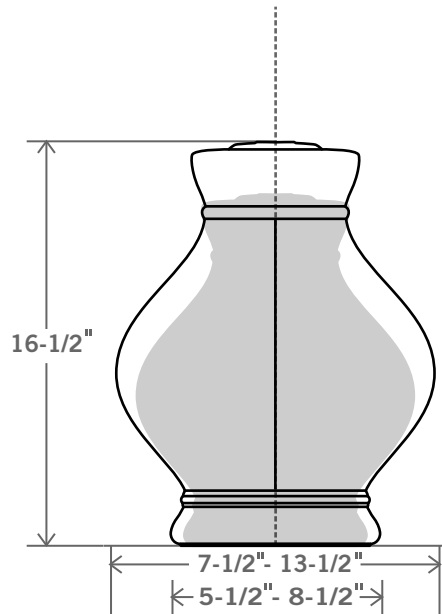

Saddle
STYLE NO. 56

Glaze Shown: GIPB
Available in Sizes: M-L

SHADE SIZES IN INCHES:
 Lamps come in off-white hard-back linen or as specially ordered from Stephen Gerould.

CONE	CONE			OVAL CONE	OVAL CONE			
	TOP	BOTTOM	HEIGHT		TOP	BOTTOM	HEIGHT	
	LAMP SIZE M	-	-	-	LAMP SIZE M	4X6 OVAL	14X20 OVAL	11
	LAMP SIZE L	-	-	-	LAMP SIZE L	5X7 OVAL	16X23 OVAL	13-1/2

- MEDIUM LAMP DIMENSIONS: Height: 14-1/2" Width: 6-1/2" x 11-1/2" Base: 9-1/2" x 7-1/2"
- Large lamps with shade measure approx. 27" - 30" in height. Medium lamps with shade measure approx. 23" - 25" in height.
 - Special sizes will be considered on a custom basis.
 - Custom shades are available upon request and will be priced accordingly.