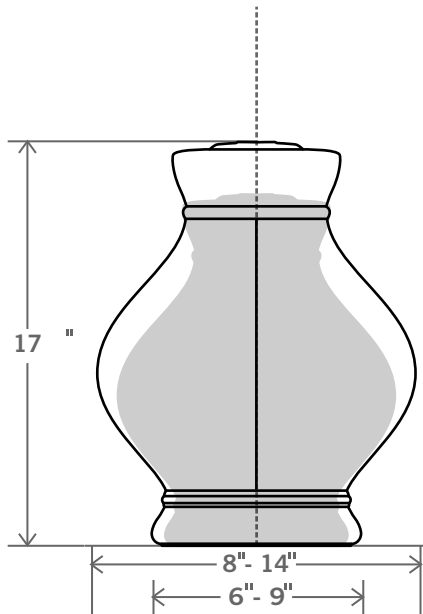

**Saddle**  
**STYLE NO. 56**

**Glaze Shown: GIPB**  
**Available in Sizes: M-L**

SHADE SIZES IN INCHES: Lamps come in off-white hard-back linen or as specially ordered from Stephen Gerould.	CONE 				OVAL CONE 			
		TOP	BOTTOM	HEIGHT		TOP	BOTTOM	HEIGHT
	LAMP SIZE	M	-	-	-	4X6 OVAL	14X20 OVAL	11
		L	-	-	-	5X7 OVAL	16X23 OVAL	13-1/2

- MEDIUM LAMP DIMENSIONS: Height: 15" Width: 7-1/2" x 12" Base: 5" x 8"
- Due to natural material variations sizes shown are approximate only.
  - Special sizes will be considered on a custom basis.
  - Custom shades are available upon request and will be priced accordingly.