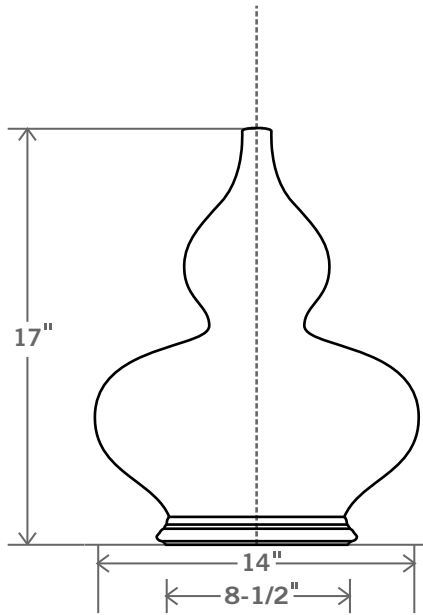

Lotus Form
STYLE NO. G49

Glaze Shown: GCH
Available in Sizes: L

SHADE SIZES IN INCHES:

Lamps come in off-white hard-back linen or as specially ordered from Stephen Gerould.

CONE

		TOP	BOTTOM	HEIGHT
LAMP SIZE	M	-	-	-
	L	-	-	-

EUROPEAN EMPIRE

		TOP	BOTTOM	HEIGHT
LAMP SIZE	M	-	-	-
	L	16	20	13-1/2

- Due to natural material variations sizes shown are approximate only.
- Special sizes will be considered on a custom basis.
- Lamp style numbers beginning with "G" are available in "G" glazes only.
- Custom shades are available upon request and will be priced accordingly.