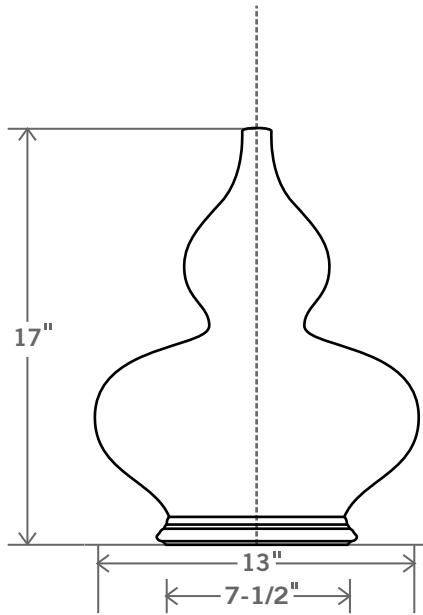

Lotus Form
STYLE NO. G49

Glaze Shown: GCH
Available in Sizes: L

SHADE SIZES IN INCHES:
 Lamps come in off-white hard-back linen or as specially ordered from Stephen Gerould.

		TOP	BOTTOM	HEIGHT
LAMP SIZE	M	-	-	-
	L	-	-	-

		TOP	BOTTOM	HEIGHT
LAMP SIZE	M	-	-	-
	L	16	20	13-1/2

- Lamps with shade measure approx. 27" - 30" in height.
- Special sizes will be considered on a custom basis.
- Lamp style numbers beginning with "G" are available in "G" glazes only.
- Custom shades are available upon request and will be priced accordingly.