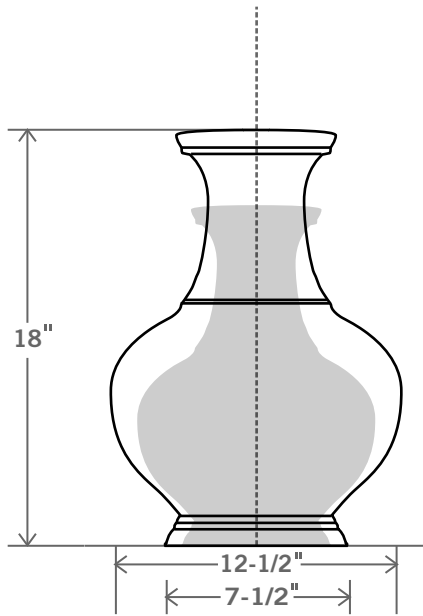

Temple Jar
STYLE NO. 48

Glaze Shown: GZB
Available in Sizes: M-L

SHADE SIZES IN INCHES: Lamps come in off-white hard-back linen or as specially ordered from Stephen Gerould.	CONE 				EUROPEAN EMPIRE 				
		TOP	BOTTOM	HEIGHT		TOP	BOTTOM	HEIGHT	
		LAMP SIZE M	-	-	-	LAMP SIZE M	14	17	11
		LAMP SIZE L	-	-	-	LAMP SIZE L	16	20	13-1/2

- MEDIUM LAMP DIMENSIONS: Height: 14-3/4" Width: 10-3/4" Base: 6-1/2"
 - Due to natural material variations sizes shown are approximate only.
 - Special sizes will be considered on a custom basis.
 - Lamp style numbers beginning with "G" are available in "G" glazes only.
 - Custom shades are available upon request and will be priced accordingly.