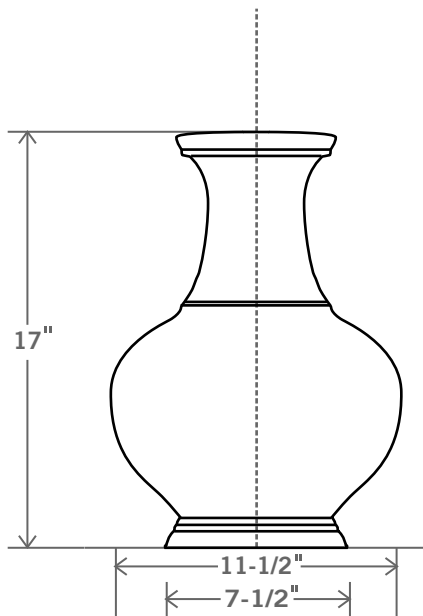

Temple Jar
STYLE NO. 48

Glaze Shown: GTG
Available in Sizes: L

SHADE SIZES IN INCHES: Lamps come in off-white hard-back linen or as specially ordered from Stephen Gerould.	CONE 				EUROPEAN EMPIRE 				
		TOP	BOTTOM	HEIGHT		TOP	BOTTOM	HEIGHT	
		LAMP SIZE M	-	-	-	LAMP SIZE M	-	-	-
		LAMP SIZE L	-	-	-	LAMP SIZE L	16	20	13-1/2

- Lamps with shade measure approx. 27" - 30" in height.
- Special sizes will be considered on a custom basis.
- Lamp style numbers beginning with "G" are available in "G" glazes only.
- Custom shades are available upon request and will be priced accordingly.