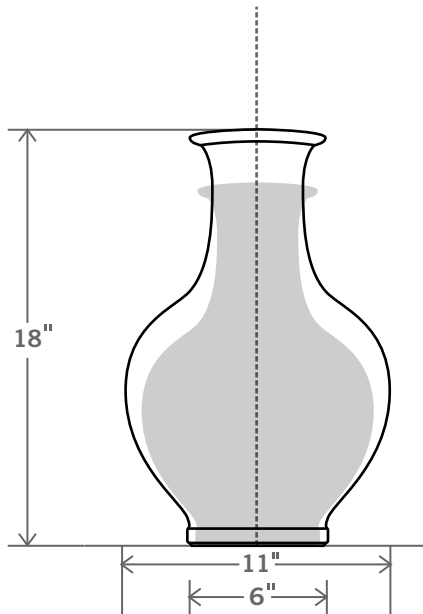

**Wine Jar**  
**STYLE NO. 47**

**Glaze Shown: GBPB**  
**Available in Sizes: M-L**

**SHADE SIZES IN INCHES:**

Lamps come in off-white hard-back linen or as specially ordered from Stephen Gerould.

CONE		TOP	BOTTOM	HEIGHT	EUROPEAN EMPIRE		TOP	BOTTOM	HEIGHT
	LAMP SIZE M	-	-	-		LAMP SIZE M	14	17	11
	LAMP SIZE L	-	-	-		LAMP SIZE L	15	19	13

- MEDIUM LAMP DIMENSIONS: Height: 15-1/2" Width: 10" Base: 5-1/2"  
 - Due to natural material variations sizes shown are approximate only.  
 - Special sizes will be considered on a custom basis.  
 - Custom shades are available upon request and will be priced accordingly.