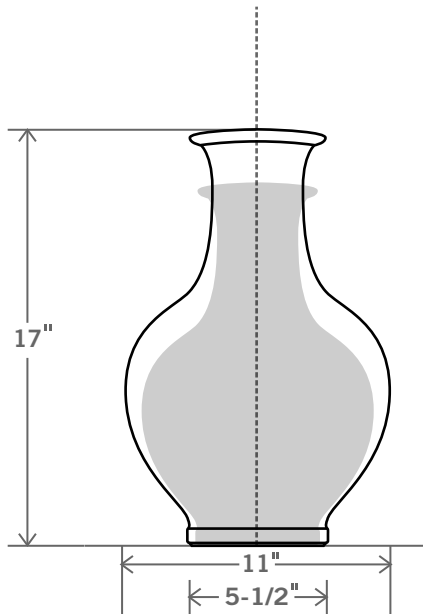

Wine Jar
STYLE NO. 47

Glaze Shown: GBPB
Available in Sizes: M-L

SHADE SIZES IN INCHES:

Lamps come in off-white hard-back linen or as specially ordered from Stephen Gerould.

CONE

		TOP	BOTTOM	HEIGHT
LAMP SIZE	M	-	-	-
	L	-	-	-

EUROPEAN EMPIRE

		TOP	BOTTOM	HEIGHT
LAMP SIZE	M	14	17	11
	L	15	19	13

MEDIUM LAMP DIMENSIONS: Height: 15" Width: 9-1/2" Base: 5"

- Large lamps with shade measure approx. 27" - 30" in height. Medium lamps with shade measure approx. 23" - 25" in height.
- Special sizes will be considered on a custom basis.
- Custom shades are available upon request and will be priced accordingly.