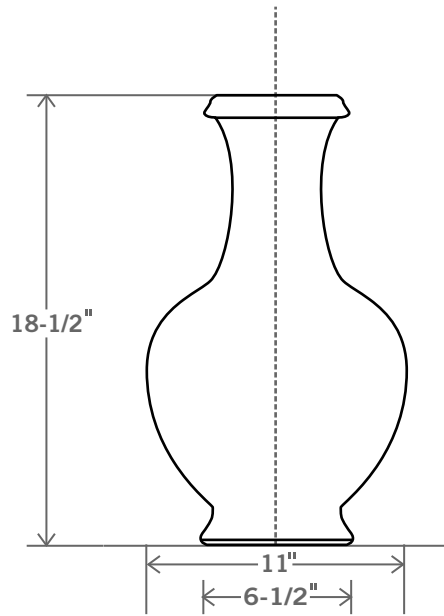

*Jupiter*  
STYLE NO. 46

Glaze Shown: GD  
Available in Sizes: L

SHADE SIZES IN INCHES: Lamps come in off-white hard-back linen or as specially ordered from Stephen Gerould.	CONE 				EUROPEAN EMPIRE 				
		TOP	BOTTOM	HEIGHT		TOP	BOTTOM	HEIGHT	
		LAMP SIZE M	-	-	-	LAMP SIZE M	-	-	-
		LAMP SIZE L	-	-	-	LAMP SIZE L	15	19	13