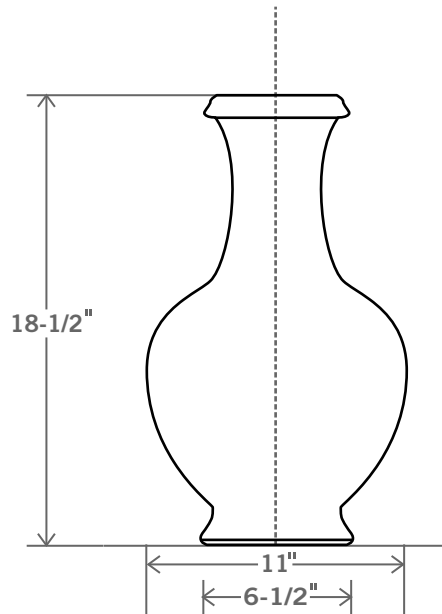

Jupiter
STYLE NO. 46

Glaze Shown: GD
Available in Sizes: L

SHADE SIZES IN INCHES: Lamps come in off-white hard-back linen or as specially ordered from Stephen Gerould.	CONE 				EUROPEAN EMPIRE 					
		TOP	BOTTOM	HEIGHT		TOP	BOTTOM	HEIGHT		
	LAMP SIZE	M	-	-	-	LAMP SIZE	M	-	-	-
		L	-	-	-		L	15	19	13

- Lamps with shade measure approx. 27" - 30" in height.
- Special sizes will be considered on a custom basis.
- Custom shades are available upon request and will be priced accordingly.