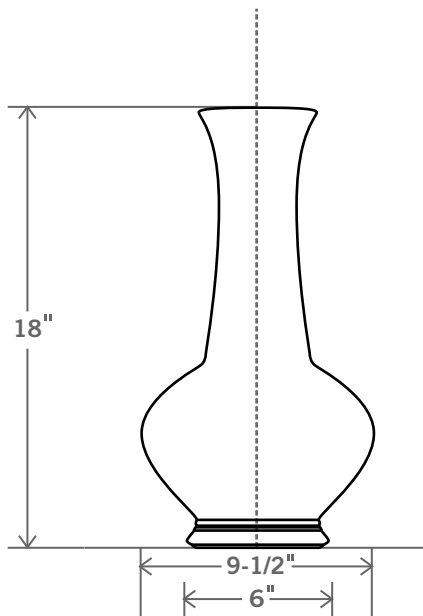

Tall Amphora
STYLE NO. 45

Glaze Shown: GZB
Available in Sizes: L

SHADE SIZES IN INCHES:

Lamps come in off-white hard-back linen or as specially ordered from Stephen Gerould.

CONE		TOP	BOTTOM	HEIGHT	EUROPEAN EMPIRE		TOP	BOTTOM	HEIGHT
LAMP SIZE	M	-	-	-	LAMP SIZE	M	-	-	-
	L	-	-	-		L	14	17	11

- Lamps with shade measure approx. 27" - 30" in height.
- Special sizes will be considered on a custom basis.
- Custom shades are available upon request and will be priced accordingly.