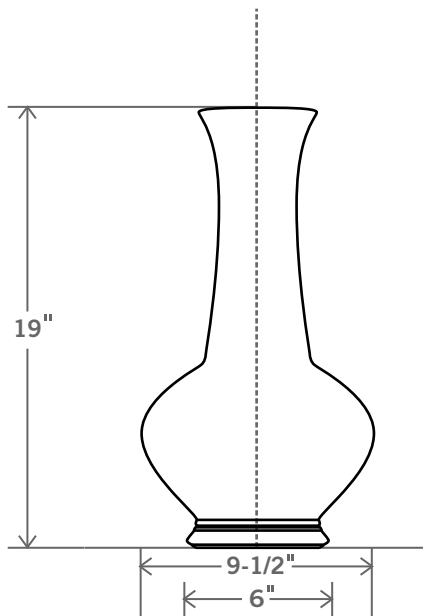

Tall Amphora
STYLE NO. 45

Glaze Shown: GZB
Available in Sizes: L

SHADE SIZES IN INCHES:

Lamps come in off-white hard-back linen or as specially ordered from Stephen Gerould.

CONE

		TOP	BOTTOM	HEIGHT
LAMP SIZE	M	-	-	-
	L	-	-	-

EUROPEAN EMPIRE

		TOP	BOTTOM	HEIGHT
LAMP SIZE	M	-	-	-
	L	14	17	11

- Due to natural material variations sizes shown are approximate only.
- Special sizes will be considered on a custom basis.
- Custom shades are available upon request and will be priced accordingly.