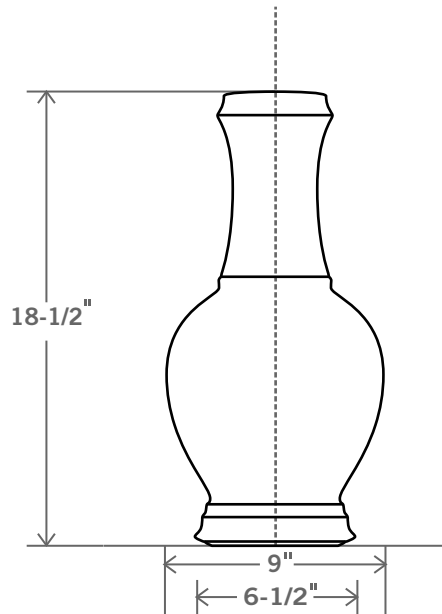

**Baluster**  
**STYLE NO. 44**

**Glaze Shown: GOPB**  
**Available in Sizes: L**

SHADE SIZES IN INCHES: Lamps come in off-white hard-back linen or as specially ordered from Stephen Gerould.	CONE 				EUROPEAN EMPIRE 				
		TOP	BOTTOM	HEIGHT		TOP	BOTTOM	HEIGHT	
		<b>LAMP SIZE</b> M	-	-	-	<b>LAMP SIZE</b> M	-	-	-
		<b>LAMP SIZE</b> L	-	-	-	<b>LAMP SIZE</b> L	15	19	13

- Lamps with shade measure approx. 27" -30" in height.
- Special sizes will be considered on a custom basis.
- Custom shades are available upon request and will be priced accordingly.