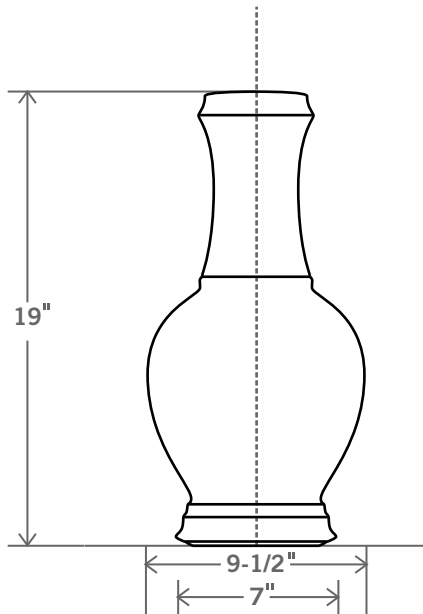

Baluster
STYLE NO. 44

Glaze Shown: GOPB
Available in Sizes: L

SHADE SIZES IN INCHES: Lamps come in off-white hard-back linen or as specially ordered from Stephen Gerould.	CONE 				EUROPEAN EMPIRE 				
		TOP	BOTTOM	HEIGHT		TOP	BOTTOM	HEIGHT	
		LAMP SIZE M	-	-	-	LAMP SIZE M	-	-	-
		LAMP SIZE L	-	-	-	LAMP SIZE L	15	19	13