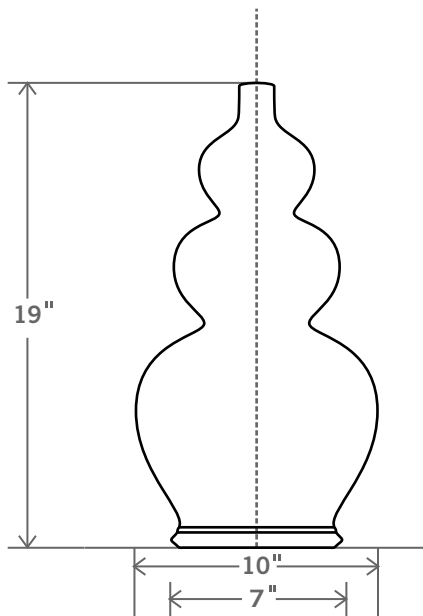

**Triple Gourd**  
**STYLE NO. 43**

**Glaze Shown: GWS**  
**Available in Sizes: L**

SHADE SIZES IN INCHES: Lamps come in off-white hard-back linen or as specially ordered from Stephen Gerould.	CONE 				EUROPEAN EMPIRE 						
		TOP	BOTTOM	HEIGHT		TOP	BOTTOM	HEIGHT			
		LAMP SIZE	M	-	-	-	LAMP SIZE	M	-	-	-
			L	-	-	-		L	16	20	13-1/2

- Lamps with shade measure approx. 27" - 30" in height.
- Special sizes will be considered on a custom basis.
- Custom shades are available upon request and will be priced accordingly.