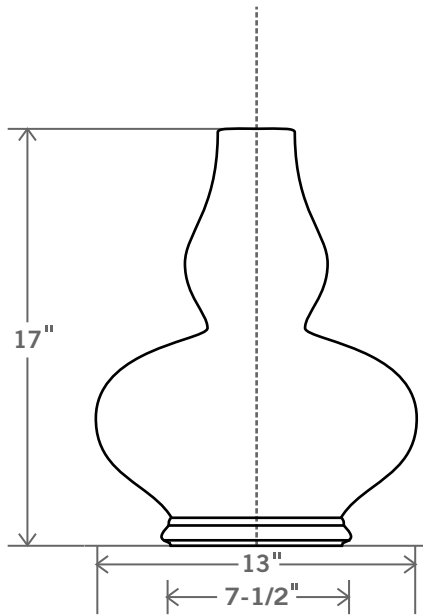

**Section Vase**  
**STYLE NO. G42**

**Glaze Shown: GAQ**  
**Available in Sizes: L**

SHADE SIZES IN INCHES: Lamps come in off-white hard-back linen or as specially ordered from Stephen Gerould.	CONE 				EUROPEAN EMPIRE 				
		TOP	BOTTOM	HEIGHT		TOP	BOTTOM	HEIGHT	
		LAMP SIZE M	-	-	-	LAMP SIZE M	-	-	-
		LAMP SIZE L	-	-	-	LAMP SIZE L	16	20	13-1/2

- Lamps with shade measure approx. 27" - 30" in height.
- Special sizes will be considered on a custom basis.
- Lamp style numbers beginning with "G" are available in "G" glazes only.
- Custom shades are available upon request and will be priced accordingly.