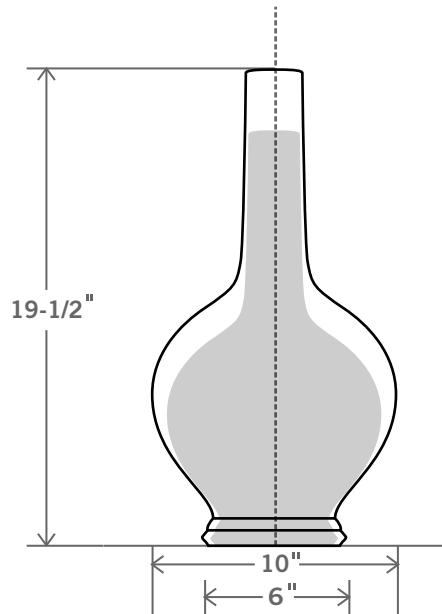

**Bottle Form**  
**STYLE NO. 41**

**Glaze Shown: GTPB**  
**Available in Sizes: M-L**

**SHADE SIZES IN INCHES:**

Lamps come in off-white hard-back linen or as specially ordered from Stephen Gerould.

**CONE**

		TOP	BOTTOM	HEIGHT
<b>LAMP SIZE</b>	<b>M</b>	6	17	10
	<b>L</b>	6	19	11

**EUROPEAN EMPIRE**

		TOP	BOTTOM	HEIGHT
<b>LAMP SIZE</b>	<b>M</b>	13	15	10
	<b>L</b>	14	17	11

MEDIUM LAMP DIMENSIONS: Height: 16-1/2" Width: 8-1/2" Base: 5"

- Large lamps with shade measure approx. 27" - 30" in height. Medium lamps with shade measure approx. 23" - 25" in height.
- Special sizes will be considered on a custom basis.
- Custom shades are available upon request and will be priced accordingly.