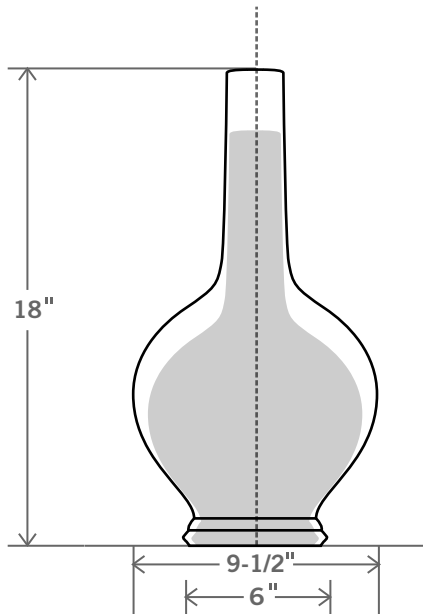

Bottle Form
STYLE NO. 41

Glaze Shown: GTPB
Available in Sizes: M-L

| SHADE SIZES IN INCHES: Lamps come in off-white hard-back linen or as specially ordered from Stephen Gerould. | CONE  | | | | EUROPEAN EMPIRE  | | | | |
|---|---|-----------|-----|--------|--|--------|-----------|-----|--------|
| | | LAMP SIZE | TOP | BOTTOM | | HEIGHT | LAMP SIZE | TOP | BOTTOM |
| | | M | 6 | 17 | 10 | M | 13 | 15 | 10 |
| | | L | 6 | 19 | 11 | L | 14 | 17 | 11 |

- MEDIUM LAMP DIMENSIONS: Height: 16" Width: 8-1/2" Base: 5-1/2"
- Due to natural material variations sizes shown are approximate only.
 - Special sizes will be considered on a custom basis.
 - Custom shades are available upon request and will be priced accordingly.