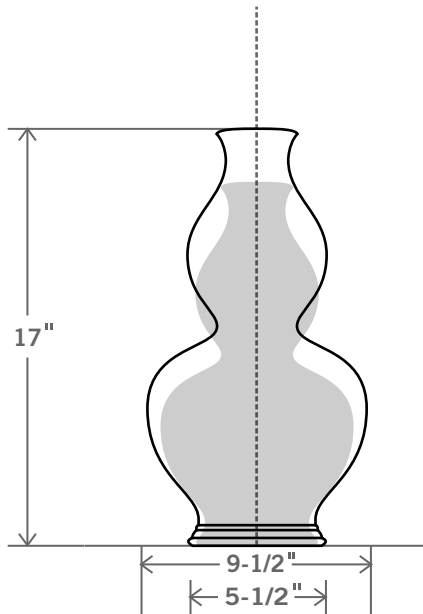

Double Gourd

STYLE NO. 40

Glaze Shown: Z

Available in Sizes: M-L

SHADE SIZES IN INCHES: Lamps come in off-white hard-back linen or as specially ordered from Stephen Gerould.	CONE 				EUROPEAN EMPIRE 				
		LAMP SIZE	TOP	BOTTOM		HEIGHT	LAMP SIZE	TOP	BOTTOM
		M	6	18	10-1/2	M	14	17	11
		L	6	20	12	L	15	19	13

MEDIUM LAMP DIMENSIONS: Height: 15" Width: 8" Base: 5"

- Large lamps with shade measure approx. 27" - 30" in height. Medium lamps with shade measure approx. 23" - 25" in height.
- Special sizes will be considered on a custom basis.
- Lamp style numbers beginning with "G" are available in "G" glazes only.
- Custom shades are available upon request and will be priced accordingly.