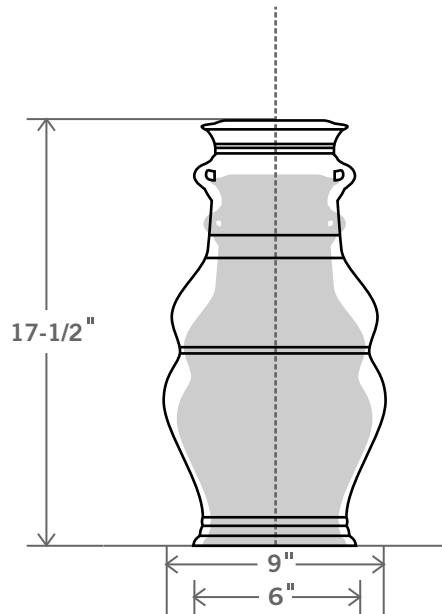

*Pillow Jar*  
STYLE NO. 39

Glaze Shown: GB  
Available in Sizes: M-L

SHADE SIZES IN INCHES: Lamps come in off-white hard-back linen or as specially ordered from Stephen Gerould.	CONE 				EUROPEAN EMPIRE 				
		TOP	BOTTOM	HEIGHT		TOP	BOTTOM	HEIGHT	
		LAMP SIZE M	6	19	11	LAMP SIZE M	14	17	11
		LAMP SIZE L	6	21	12-1/2	LAMP SIZE L	15	19	13

MEDIUM LAMP DIMENSIONS: Height: 15" Width: 8" Base: 5-1/2"

- Large lamps with shade measure approx. 27" - 30" in height. Medium lamps with shade measure approx. 23" - 25" in height.
- Special sizes will be considered on a custom basis.
- Custom shades are available upon request and will be priced accordingly.