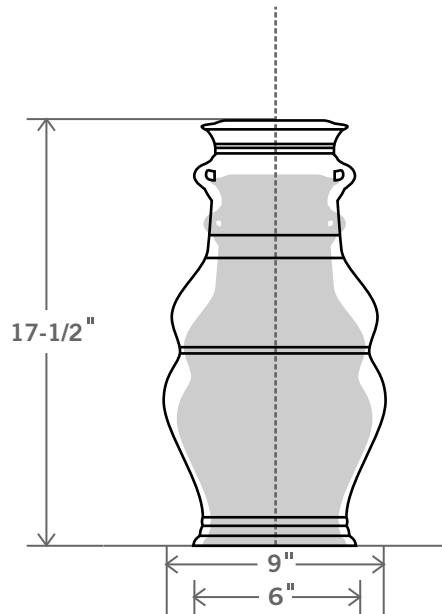

*Pillow Jar*  
STYLE NO. 39

Glaze Shown: GB  
Available in Sizes: M-L

SHADE SIZES IN INCHES: Lamps come in off-white hard-back linen or as specially ordered from Stephen Gerould.	CONE 				EUROPEAN EMPIRE 				
		TOP	BOTTOM	HEIGHT		TOP	BOTTOM	HEIGHT	
		LAMP SIZE M	6	19	11	LAMP SIZE M	14	17	11
		LAMP SIZE L	6	21	12-1/2	LAMP SIZE L	15	19	13

- MEDIUM LAMP DIMENSIONS: Height: 15" Width: 8" Base: 5-1/2"  
 - Due to natural material variations sizes shown are approximate only.  
 - Special sizes will be considered on a custom basis.  
 - Custom shades are available upon request and will be priced accordingly.