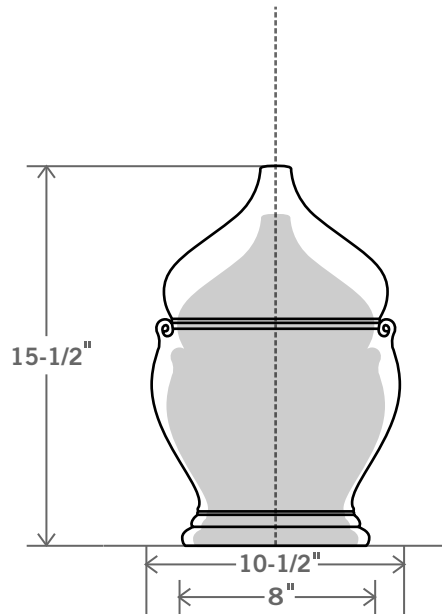

Reflection Form
STYLE NO. 38

Glaze Shown: GRPB
Available in Sizes: M-L

SHADE SIZES IN INCHES:
 Lamps come in off-white hard-back linen or as specially ordered from Stephen Gerould.

		TOP	BOTTOM	HEIGHT
LAMP SIZE	M	6	19	11
	L	6	20	12

		TOP	BOTTOM	HEIGHT
LAMP SIZE	M	14	17	11
	L	15	19	13

MEDIUM LAMP DIMENSIONS: Height: 13-1/2" Width: 9" Base: 7"

- Large lamps with shade measure approx. 27" - 30" in height. Medium lamps with shade measure approx. 23" - 25" in height.
- Special sizes will be considered on a custom basis.
- Custom shades are available upon request and will be priced accordingly.