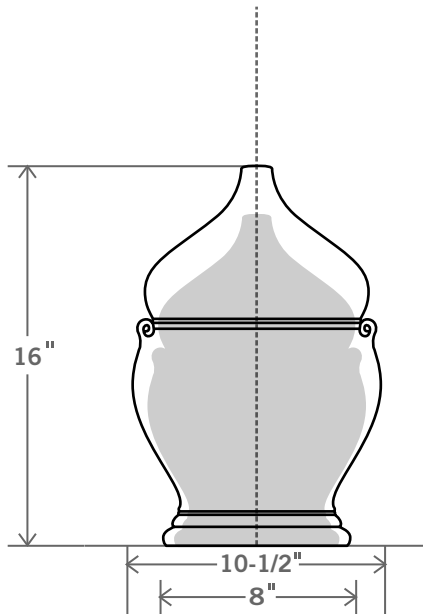

**Reflection Form**  
**STYLE NO. 38**

**Glaze Shown: GRPB**  
**Available in Sizes: M-L**

**SHADE SIZES IN INCHES:**  
 Lamps come in off-white hard-back linen or as specially ordered from Stephen Gerould.

		TOP	BOTTOM	HEIGHT
LAMP SIZE	M	6	19	11
	L	6	20	12

		TOP	BOTTOM	HEIGHT
LAMP SIZE	M	14	17	11
	L	15	19	13

- MEDIUM LAMP DIMENSIONS: Height: 14" Width: 9" Base: 7"  
 - Due to natural material variations sizes shown are approximate only.  
 - Special sizes will be considered on a custom basis.  
 - Custom shades are available upon request and will be priced accordingly.