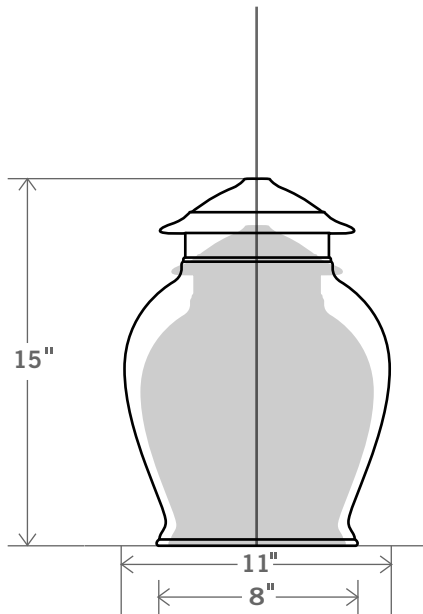

Ginger Jar
STYLE NO. 34

Glaze Shown: GWSP
Available in Sizes: M-L

SHADE SIZES IN INCHES: Lamps come in off-white hard-back linen or as specially ordered from Stephen Gerould.	CONE 				EUROPEAN EMPIRE 				
		LAMP SIZE	TOP	BOTTOM		HEIGHT	LAMP SIZE	TOP	BOTTOM
		M	6	19	11	M	14	17	11
		L	6	21	12-1/2	L	15	19	13

MEDIUM LAMP DIMENSIONS: Height: 13" Width: 9-1/2" Base: 7"

- Large lamps with shade measure 27" -30" in height. Medium lamps with shade measure approx. 23" - 25" in height.
- Special sizes will be considered on a custom basis.
- Custom shades are available upon request and will be priced accordingly.