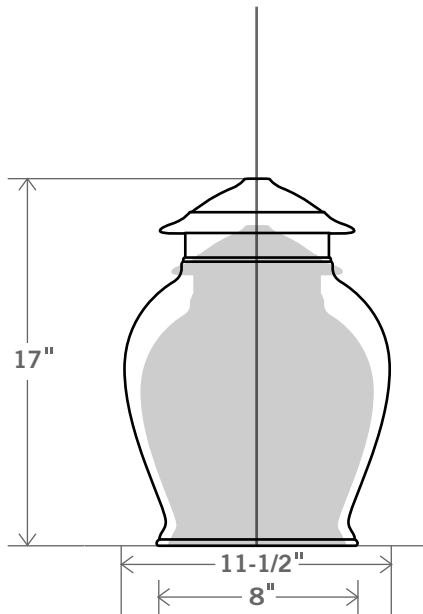

Ginger Jar
STYLE NO. 34

Glaze Shown: GWSP
Available in Sizes: M-L

SHADE SIZES IN INCHES: Lamps come in off-white hard-back linen or as specially ordered from Stephen Gerould.	CONE				EUROPEAN EMPIRE					
		LAMP SIZE	TOP	BOTTOM		HEIGHT	LAMP SIZE	TOP	BOTTOM	HEIGHT
		M	6	19	11		M	14	17	11
		L	6	21	12-1/2		L	15	19	13

- MEDIUM LAMP DIMENSIONS: Height: 15" Width: 10" Base: 7"
 - Due to natural material variations sizes shown are approximate only.
 - Special sizes will be considered on a custom basis.
 - Custom shades are available upon request and will be priced accordingly.