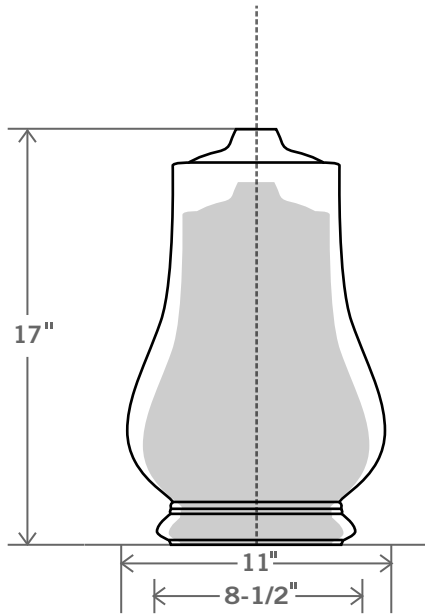

**Gourd Vase**  
**STYLE NO. G33**

**Glaze Shown: GPPB**  
**Available in Sizes: M-L**

| SHADE SIZES IN INCHES:<br>Lamps come in off-white hard-back linen or as specially ordered from Stephen Gerould. | CONE<br> |           |     |        | EUROPEAN EMPIRE<br> |           |     |        |        |
|---|---|-----------|-----|--------|--|-----------|-----|--------|--------|
|   |   | LAMP SIZE | TOP | BOTTOM | HEIGHT   | LAMP SIZE | TOP | BOTTOM | HEIGHT |
|   |   | M         | -   | -      | -  | M         | 14  | 17     | 11     |
|   |   | L         | -   | -      | -  | L         | 16  | 20     | 13-1/2 |

- MEDIUM LAMP DIMENSIONS: Height: 14-1/2" Width: 9-1/2" Base: 7-1/2"
- Large lamps with shade measure approx. 27" -30" in height. Medium lamps with shade measure approx. 23" - 25" in height.
  - Special sizes will be considered on a custom basis.
  - Lamp style numbers beginning with "G" are available in "G" glazes only.
  - Custom shades are available upon request and will be priced accordingly.