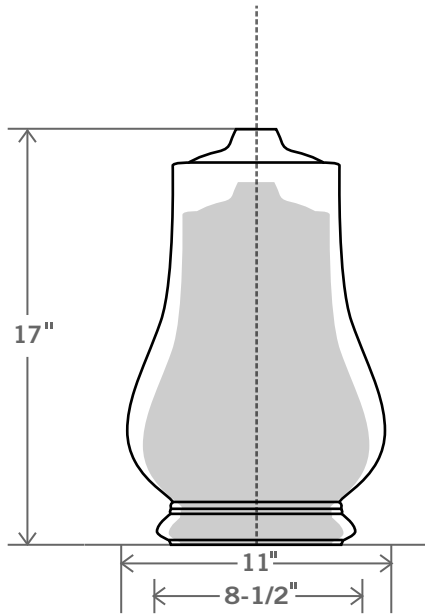

Gourd Vase
STYLE NO. G33

Glaze Shown: GPPB
Available in Sizes: M-L

SHADE SIZES IN INCHES: Lamps come in off-white hard-back linen or as specially ordered from Stephen Gerould.	CONE 				EUROPEAN EMPIRE 				
		LAMP SIZE	TOP	BOTTOM		HEIGHT	LAMP SIZE	TOP	BOTTOM
		M	-	-	-	M	14	17	11
		L	-	-	-	L	16	20	13-1/2

- MEDIUM LAMP DIMENSIONS: Height: 15-1/2" Width: 10" Base: 8"
- Due to natural material variations sizes shown are approximate only.
 - Special sizes will be considered on a custom basis.
 - Lamp style numbers beginning with "G" are available in "G" glazes only.
 - Custom shades are available upon request and will be priced accordingly.