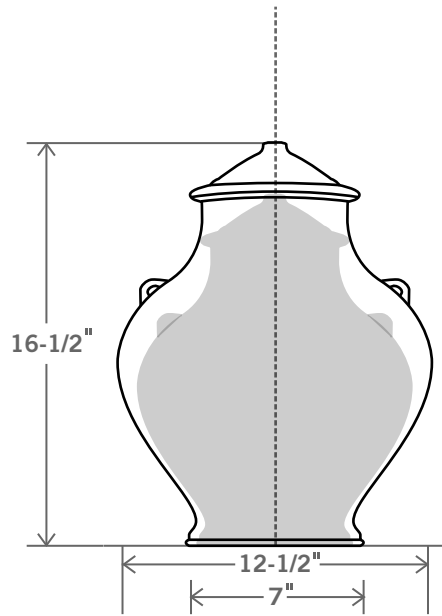

**Sphere Jar**  
**STYLE NO. 31**

**Glaze Shown: 0**  
**Available in Sizes: M-L**

**SHADE SIZES IN INCHES:**  
 Lamps come in off-white hard-back linen or as specially ordered from Stephen Gerould.

		TOP	BOTTOM	HEIGHT
LAMP SIZE	M	6	19	11
	L	6	21	12-1/2

		TOP	BOTTOM	HEIGHT
LAMP SIZE	M	14	17	11
	L	15	19	13

- MEDIUM LAMP DIMENSIONS: Height: 14-1/2" Width: 11" Base: 6"  
 - Due to natural material variations sizes shown are approximate only.  
 - Special sizes will be considered on a custom basis.  
 - Custom shades are available upon request and will be priced accordingly.