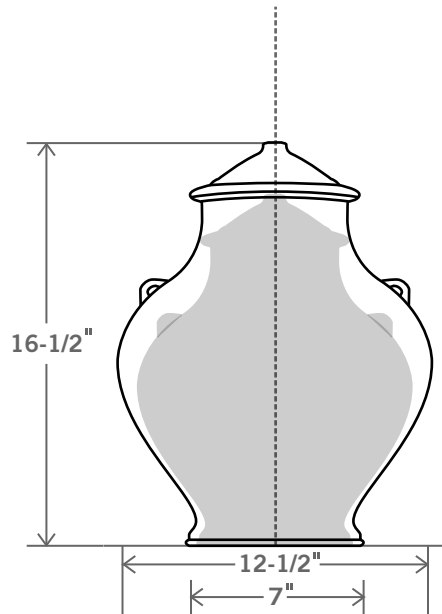

**Sphere Jar**  
**STYLE NO. 31**

**Glaze Shown: 0**  
**Available in Sizes: M-L**

**SHADE SIZES IN INCHES:**

Lamps come in off-white hard-back linen or as specially ordered from Stephen Gerould.

**CONE**

		TOP	BOTTOM	HEIGHT
LAMP SIZE	M	6	19	11
	L	6	21	12-1/2

**EUROPEAN EMPIRE**

		TOP	BOTTOM	HEIGHT
LAMP SIZE	M	14	17	11
	L	15	19	13

MEDIUM LAMP DIMENSIONS: Height: 14-1/2" Width: 11" Base: 6"

- Large lamps with shade measure approx. 27" -30" in height. Medium lamps with shade measure approx. 23" - 25" in height.
- Special sizes will be considered on a custom basis.
- Custom shades are available upon request and will be priced accordingly.