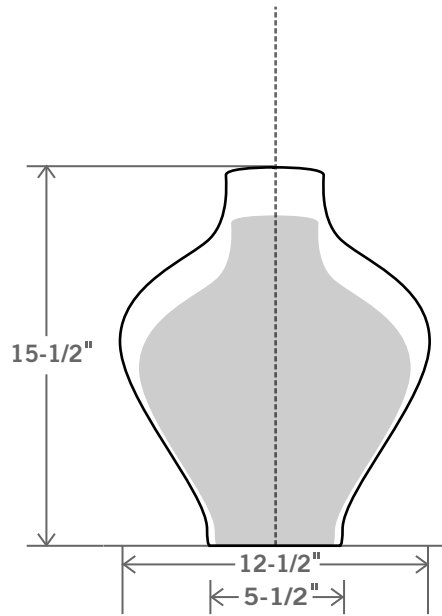

Full Vessel
STYLE NO. 23

Glaze Shown: ER
Available in Sizes: M-L

SHADE SIZES IN INCHES: Lamps come in off-white hard-back linen or as specially ordered from Stephen Gerould.	CONE 				EUROPEAN EMPIRE 						
		TOP	BOTTOM	HEIGHT		TOP	BOTTOM	HEIGHT			
		LAMP SIZE	M	6	19	11	LAMP SIZE	M	14	17	11
			L	6	20	12		L	15	19	13

MEDIUM LAMP DIMENSIONS: Height: 13-1/2" Width: 11" Base: 5"
 - Due to natural material variations sizes shown are approximate only.
 - Special sizes will be considered on a custom basis.
 - Custom shades are available upon request and will be priced accordingly.