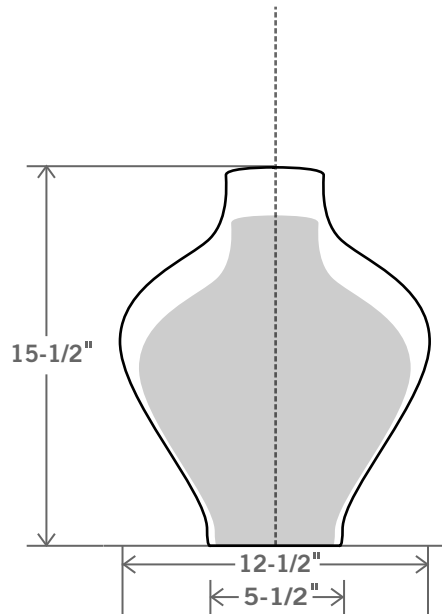

Full Vessel
STYLE NO. 23

Glaze Shown: ER
Available in Sizes: M-L

SHADE SIZES IN INCHES: Lamps come in off-white hard-back linen or as specially ordered from Stephen Gerould.	CONE 				EUROPEAN EMPIRE 						
		TOP	BOTTOM	HEIGHT		TOP	BOTTOM	HEIGHT			
		LAMP SIZE	M	6	19	11	LAMP SIZE	M	14	17	11
			L	6	20	12		L	15	19	13

MEDIUM LAMP DIMENSIONS: Height: 13-1/2" Width: 11" Base: 5"

- Large lamps with shade measure approx. 27" -30" in height. Medium lamps with shade measure approx. 23" - 25" in height.
- Special sizes will be considered on a custom basis.
- Custom shades are available upon request and will be priced accordingly.