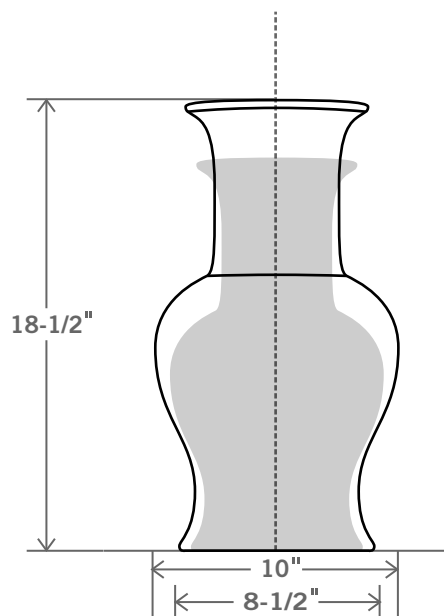

*Sung Vase*  
STYLE NO. 21

Glaze Shown: GYPB  
Available in Sizes: M-L

SHADE SIZES IN INCHES: Lamps come in off-white hard-back linen or as specially ordered from Stephen Gerould.	CONE 				EUROPEAN EMPIRE 				
		TOP	BOTTOM	HEIGHT		TOP	BOTTOM	HEIGHT	
		LAMP SIZE M	6	19	11	LAMP SIZE M	14	17	11
		LAMP SIZE L	6	21	12-1/2	LAMP SIZE L	16	20	13-1/2

MEDIUM LAMP DIMENSIONS: Height: 16" Width: 8-1/2" Base: 7-1/2"

- Large lamps with shade measure approx. 27" -30" in height. Medium lamps with shade measure approx. 23" - 25" in height.
- Special sizes will be considered on a custom basis.
- Custom shades are available upon request and will be priced accordingly.