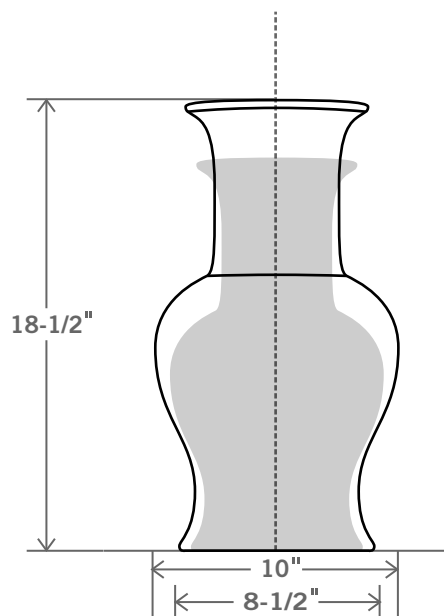

Sung Vase
STYLE NO. 21

Glaze Shown: GYPB
Available in Sizes: M-L

SHADE SIZES IN INCHES: Lamps come in off-white hard-back linen or as specially ordered from Stephen Gerould.	CONE 				EUROPEAN EMPIRE 				
		LAMP SIZE	TOP	BOTTOM		HEIGHT	LAMP SIZE	TOP	BOTTOM
		M	6	19	11	M	14	17	11
		L	6	21	12-1/2	L	16	20	13-1/2

MEDIUM LAMP DIMENSIONS: Height: 16-1/2" Width: 8-1/2" Base: 7-1/2"
 - Due to natural material variations sizes shown are approximate only.
 - Special sizes will be considered on a custom basis.
 - Custom shades are available upon request and will be priced accordingly.