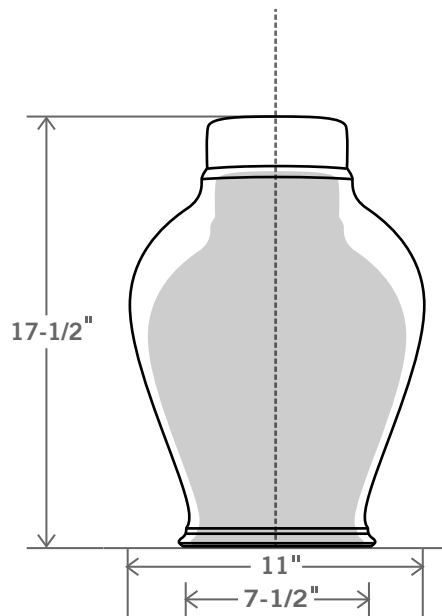

Tall Ginger
STYLE NO. 12

Glaze Shown: GF
Available in Sizes: M-L

SHADE SIZES IN INCHES: Lamps come in off-white hard-back linen or as specially ordered from Stephen Gerould.	CONE 				EUROPEAN EMPIRE 				
		TOP	BOTTOM	HEIGHT		TOP	BOTTOM	HEIGHT	
		LAMP SIZE M	6	19	11	LAMP SIZE M	14	17	11
		LAMP SIZE L	6	21	12-1/2	LAMP SIZE L	15	19	13

MEDIUM LAMP DIMENSIONS: Height: 15" Width: 10-1/2" Base: 6-1/2"
 - Due to natural material variations sizes shown are approximate only.
 - Special sizes will be considered on a custom basis.
 - Custom shades are available upon request and will be priced accordingly.