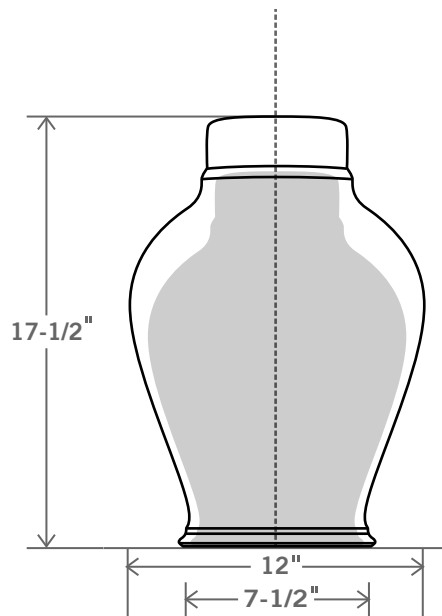

Tall Ginger
STYLE NO. 12

Glaze Shown: GF
Available in Sizes: M-L

SHADE SIZES IN INCHES: Lamps come in off-white hard-back linen or as specially ordered from Stephen Gerould.	CONE 				EUROPEAN EMPIRE 				
		TOP	BOTTOM	HEIGHT		TOP	BOTTOM	HEIGHT	
		LAMP SIZE M	6	19	11	LAMP SIZE M	14	17	11
		LAMP SIZE L	6	21	12-1/2	LAMP SIZE L	15	19	13

MEDIUM LAMP DIMENSIONS: Height: 15" Width: 10-1/2" Base: 6-1/2"

- Large lamps with shade measure approx. 27" -30" in height. Medium lamps with shade measure approx. 23" - 25" in height.
- Special sizes will be considered on a custom basis.
- Custom shades are available upon request and will be priced accordingly.